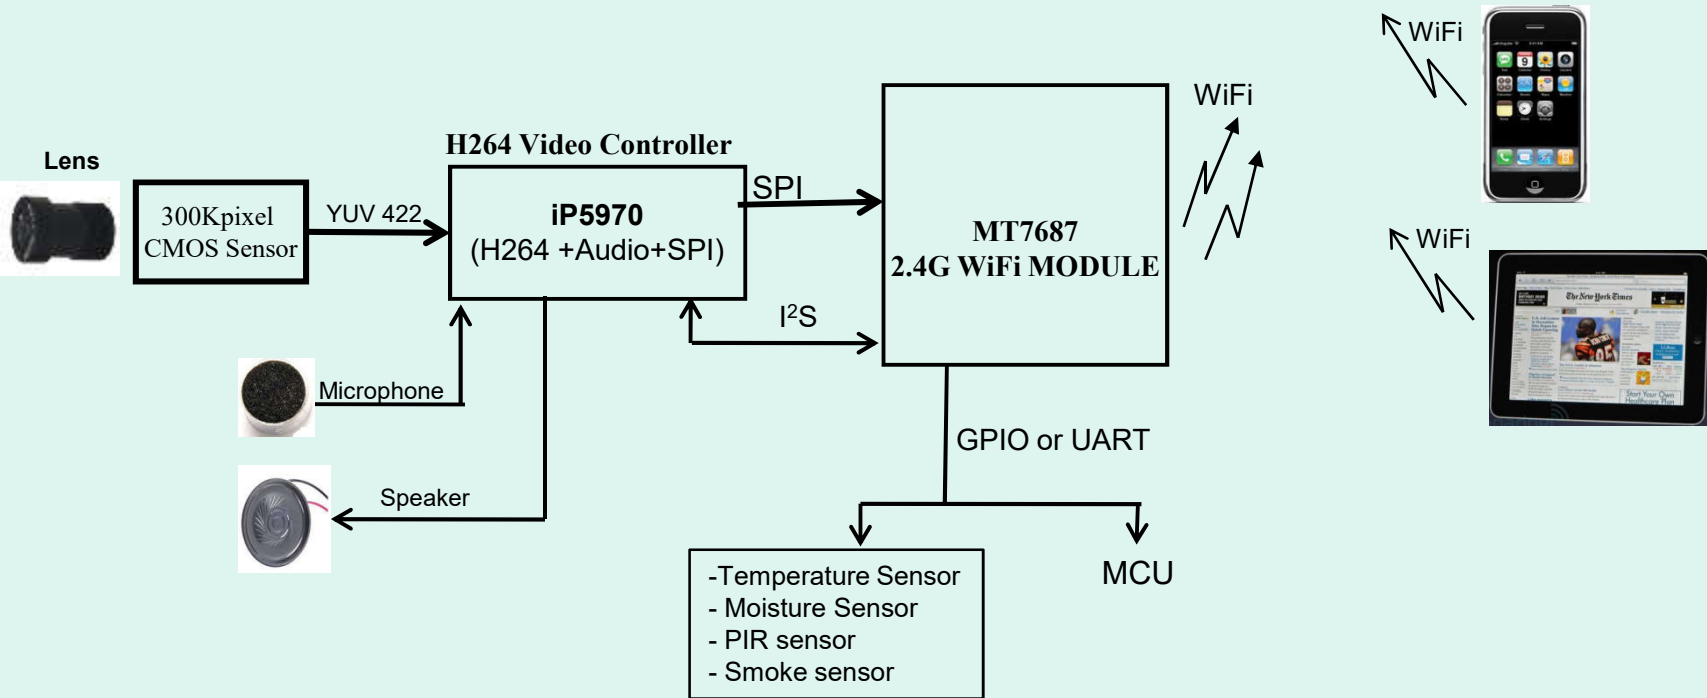

Battery WiFi Direct Video Solution

- *Oral scope , Skin Scope*
- *Baby Camera in Car*
- *Near Field WiFi Video Viewer*
- *CVBS to WiFi Adaptor*

System Block

Features

- ◆ Support Image CMOS Sensor (640 x 480 pixels, VGA)
 - ◆ OV7725, OV7740 (Omnivision)
 - ◆ AR340(ON Semi.)
 - ◆ GC0308, GC0328 (Galaxy)
- ◆ Video performance in WiFi
 - 30fps @H264, VGA : 1M ~2M bit rate
 - H264 video compression mode : CBR & VBR (Constant Bit Rate & Variable Bit Rate)
- ◆ Quick Wake-up time less than 0.5 second
 - ◆ Video on mobile phone by WiFi about 2 second from suspend mode
- ◆ Support power-saving mode (Suspend)
- ◆ Power Consumption
 - ◆ Operation : 250 ~280mA
 - ◆ Suspend : 3~5mA

Features

- ◆ 2 Ways Audio (Microphone & Speaker)
 - Built-in 16bit ADC & 24bit DAC
 - Sample rate for DAC : 8K ~ 48K HZ
- ◆ 4 major components : Sensor, iP5970 , 128Mb Flash memory , MT7687 module
- ◆ Small form factor suitable for portable device : PCB size 30mm x 50 mm
- ◆ Provide Mobile phone App (Android, iOS)

Scenario of Oral Scope

- ◆ **Personal Health Care, especial for children and old people**
 - Similar to electric toothbrush , Smart toothbrush
 - Accompanied by toothpaste
- ◆ **Health-care Cloud**
 - Cloud company providing health-care service
- ◆ **Health Management Center**
 - Company provide health-care service for members

Scenario of Baby Camera in Car

Benefit :

- Driver view and talk to baby by mobile phone without turning his head
- Safe More

Near Field WiFi Video Viewer

CVBS(NTSC/PAL) to WiFi Adaptor

- Endoscope
- Borescope
- Rear View Camera
- Electron Microscope
- Analog Surveillance Camera
- Analog Video Intercom