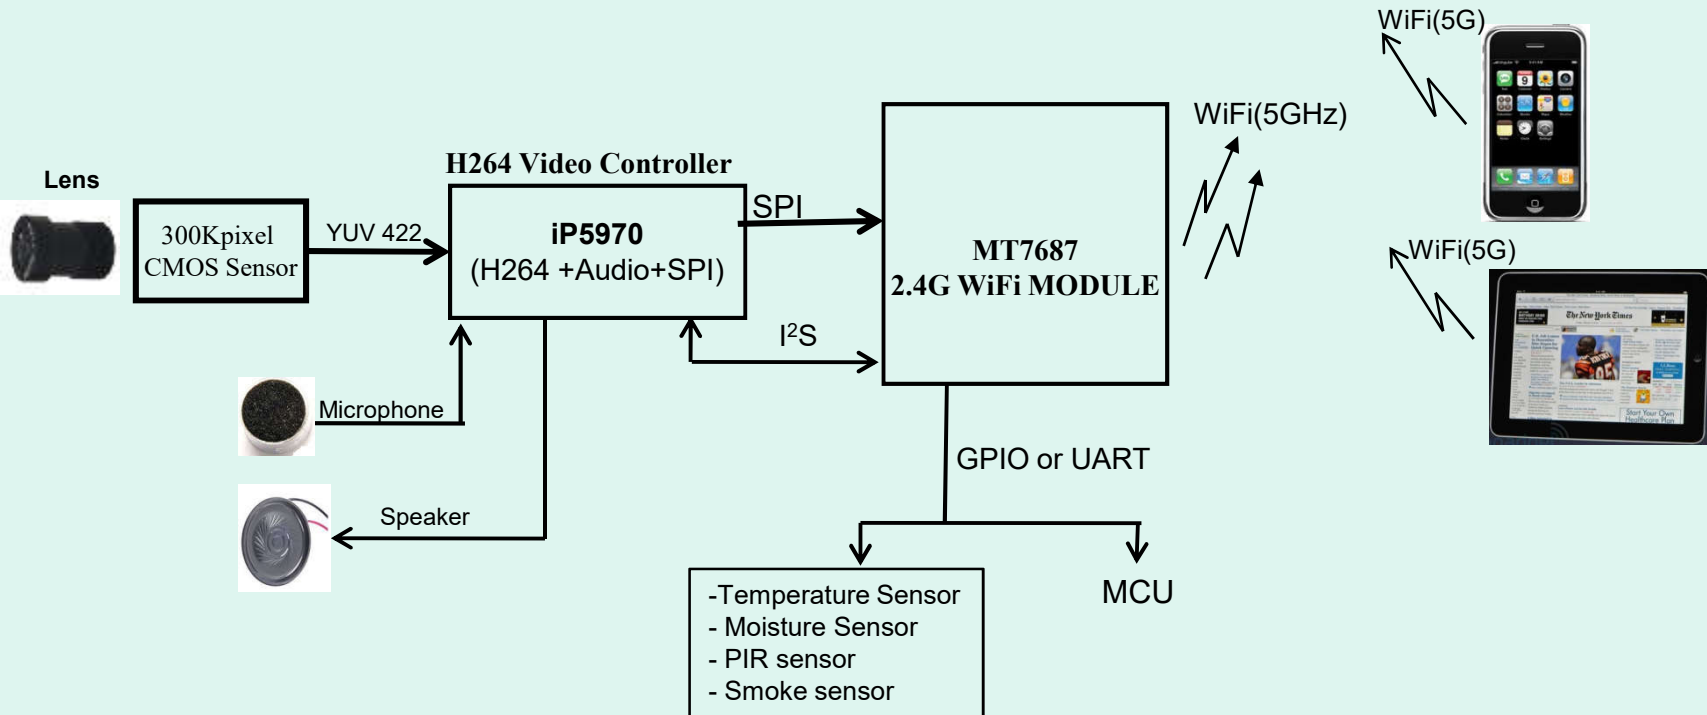

Scenario of Baby Camera in Car

Benefit :

- Driver view and talk to baby by mobile phone without turning his head
- Safe More

Near Field WiFi Video Viewer

CVBS(NTSC/PAL) to WiFi Adaptor

- Endoscope
- Borescope
- Rear View Camera
- Electron Microscope
- Analog Surveillance Camera
- Analog Video Intercom

Endoscope

Borescope

Electron Microscope

Analog Surveillance Camera

Analog Rear View Camera

Analog Video Intercom

The Coming Solutions

1. WiFi 5G Camera
2. 4G(LTE) Camera support GPS
3. 4G(LTE) Tracker
4. (4Kx2K@H265,30fps) TVI/SDI/HDMI Camera

WiFi 5G Camera

Advantage :

- Anti-interference 2.4G (WiFi , BT, engineer noise...etc)

4G(LTE) Camera

Advantage :

- Long distance Viewer
- GPS position function
- Small dimension due to linking to 4G module directly